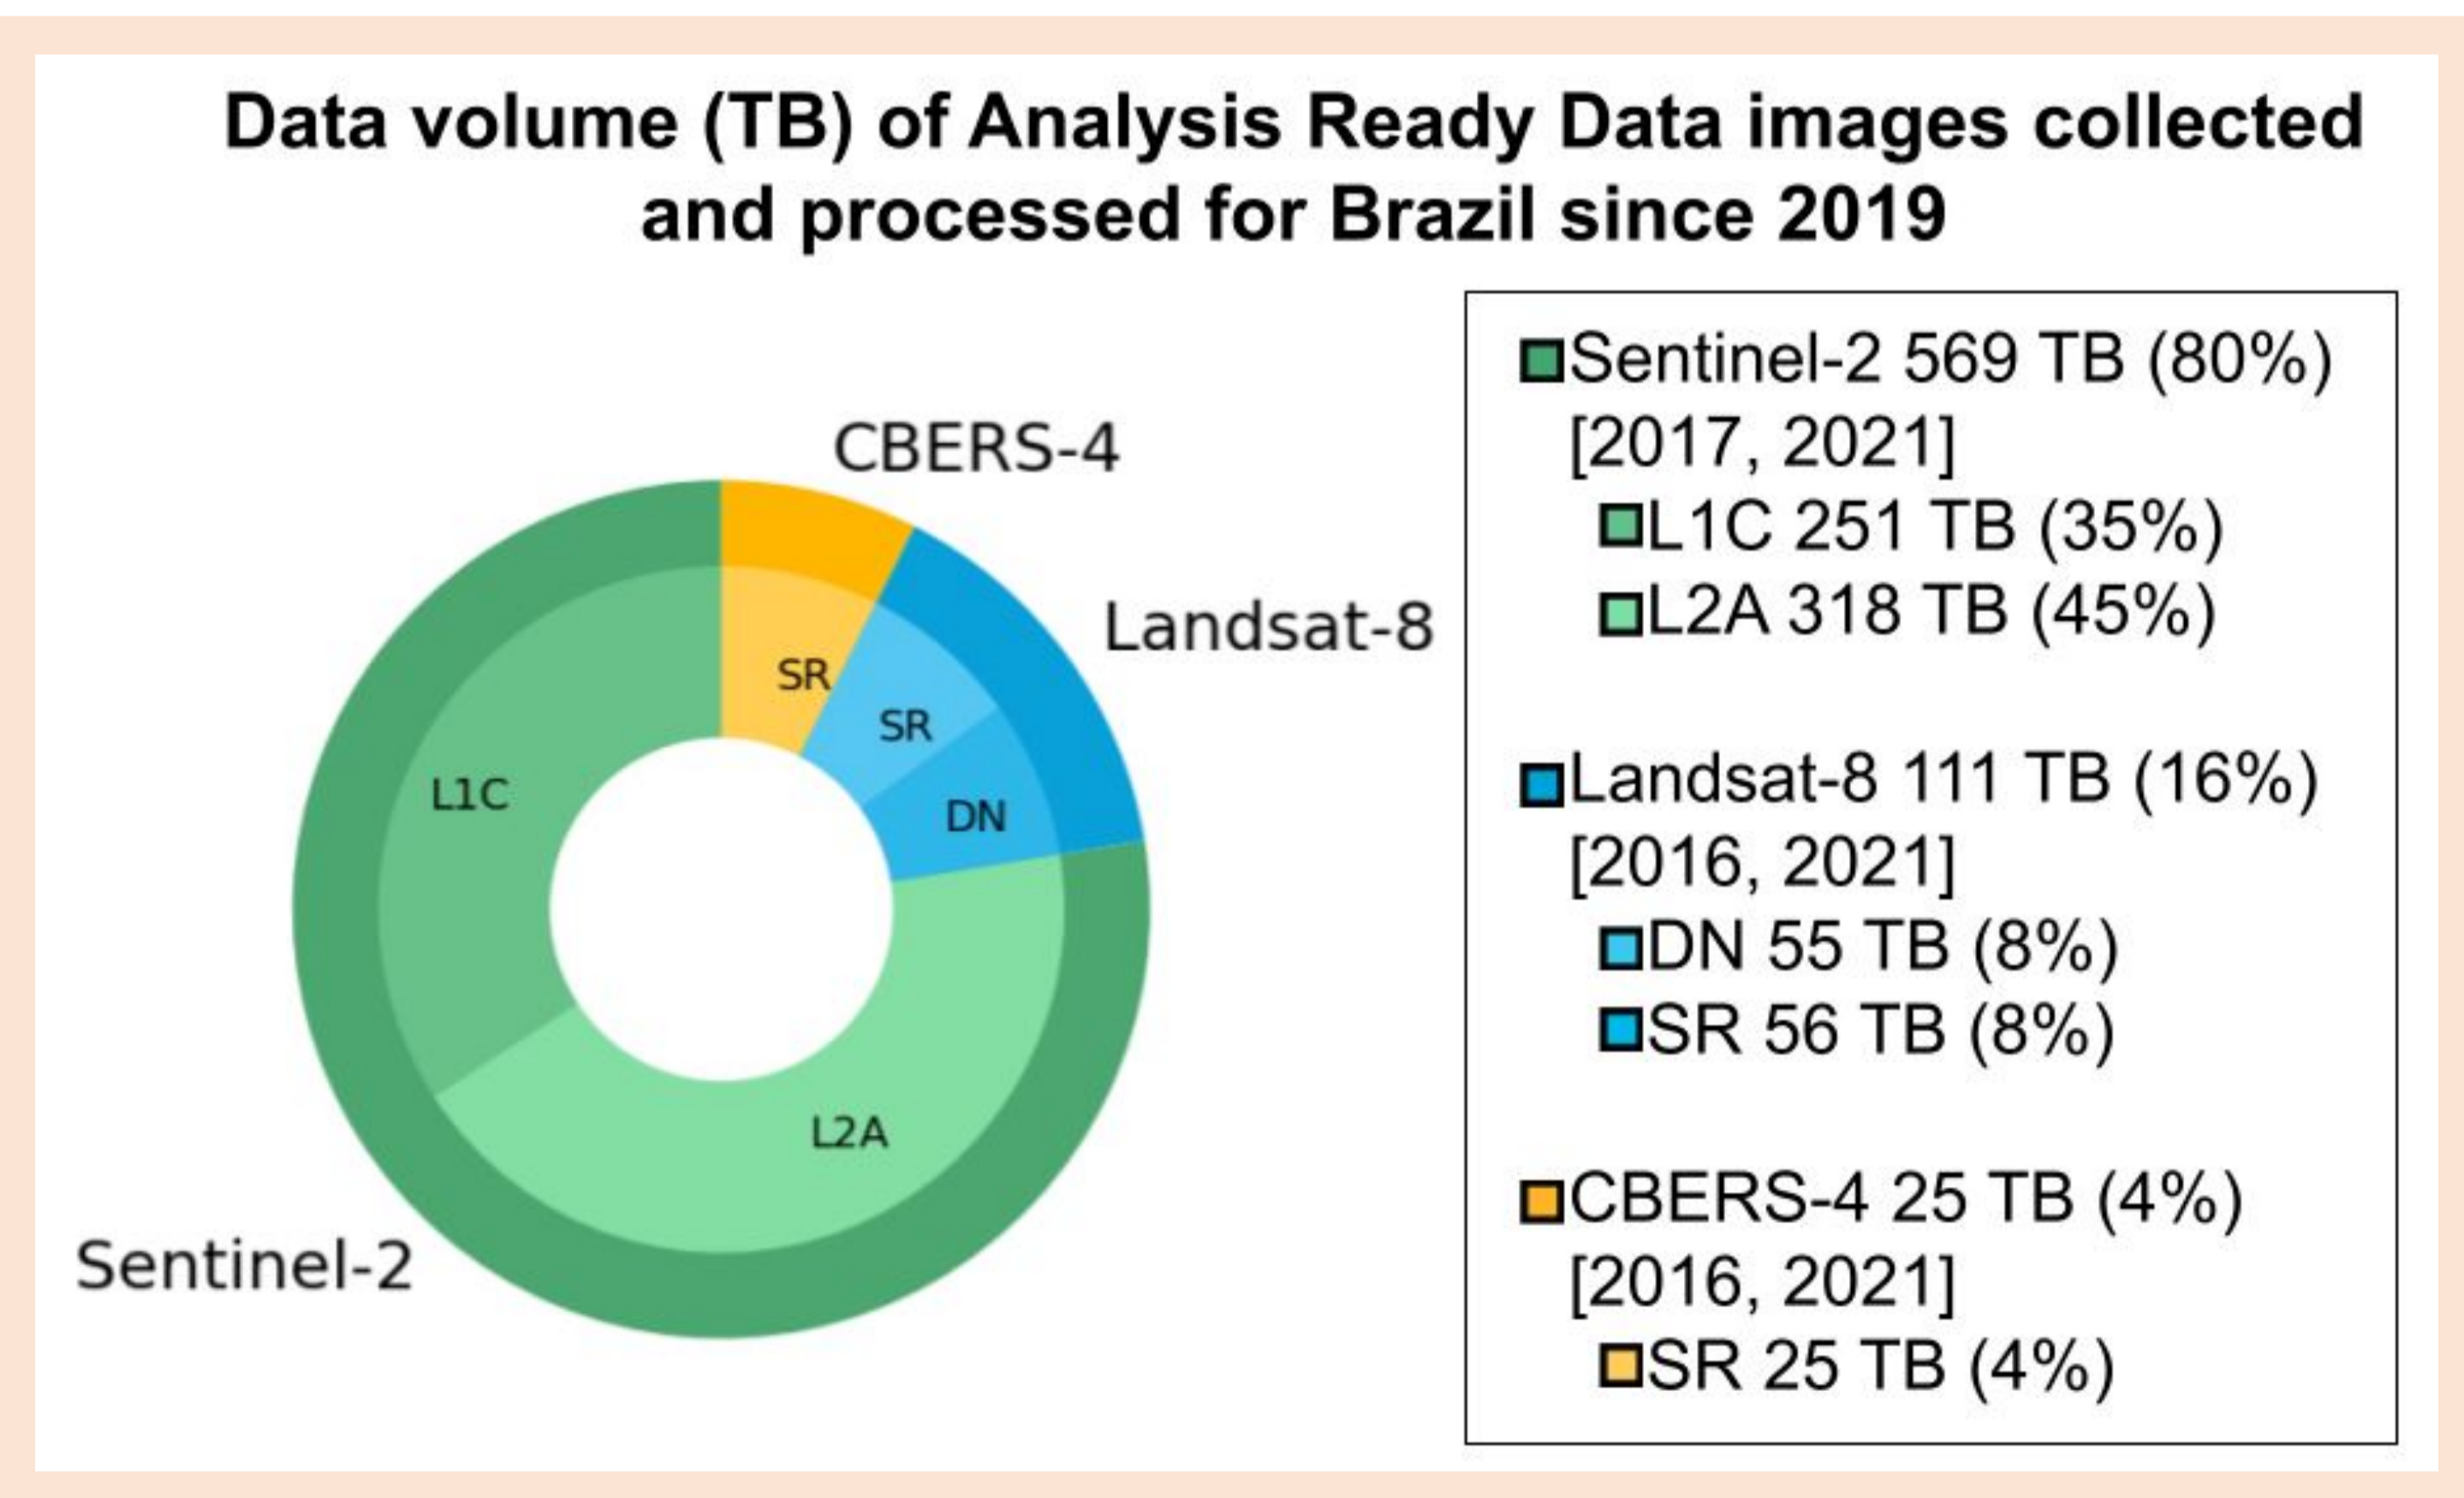

GENERATING ANALYSIS READY DATA COLLECTIONS FOR BRAZIL

Rennan. F. B. Marujo, Karine R. Ferreira, Gilberto R. Queiroz, Raphael W. Costa, Jeferson S. Arcanjo, Ricardo C. M. Souza

National Institute for Space Research (INPE), Brazil

(rennan.marujo, karine.ferreira, gilberto.queiroz, raphael.costa, jeferson.arcanjo, ricardo.cartaxo)@inpe.br

BDC Collection Builder: an application for Earth observation satellite images acquisition and processing to produce Analysis Ready Data.

Developed using:

- RabbitMQ
- Celery
- Using Python
- On Github