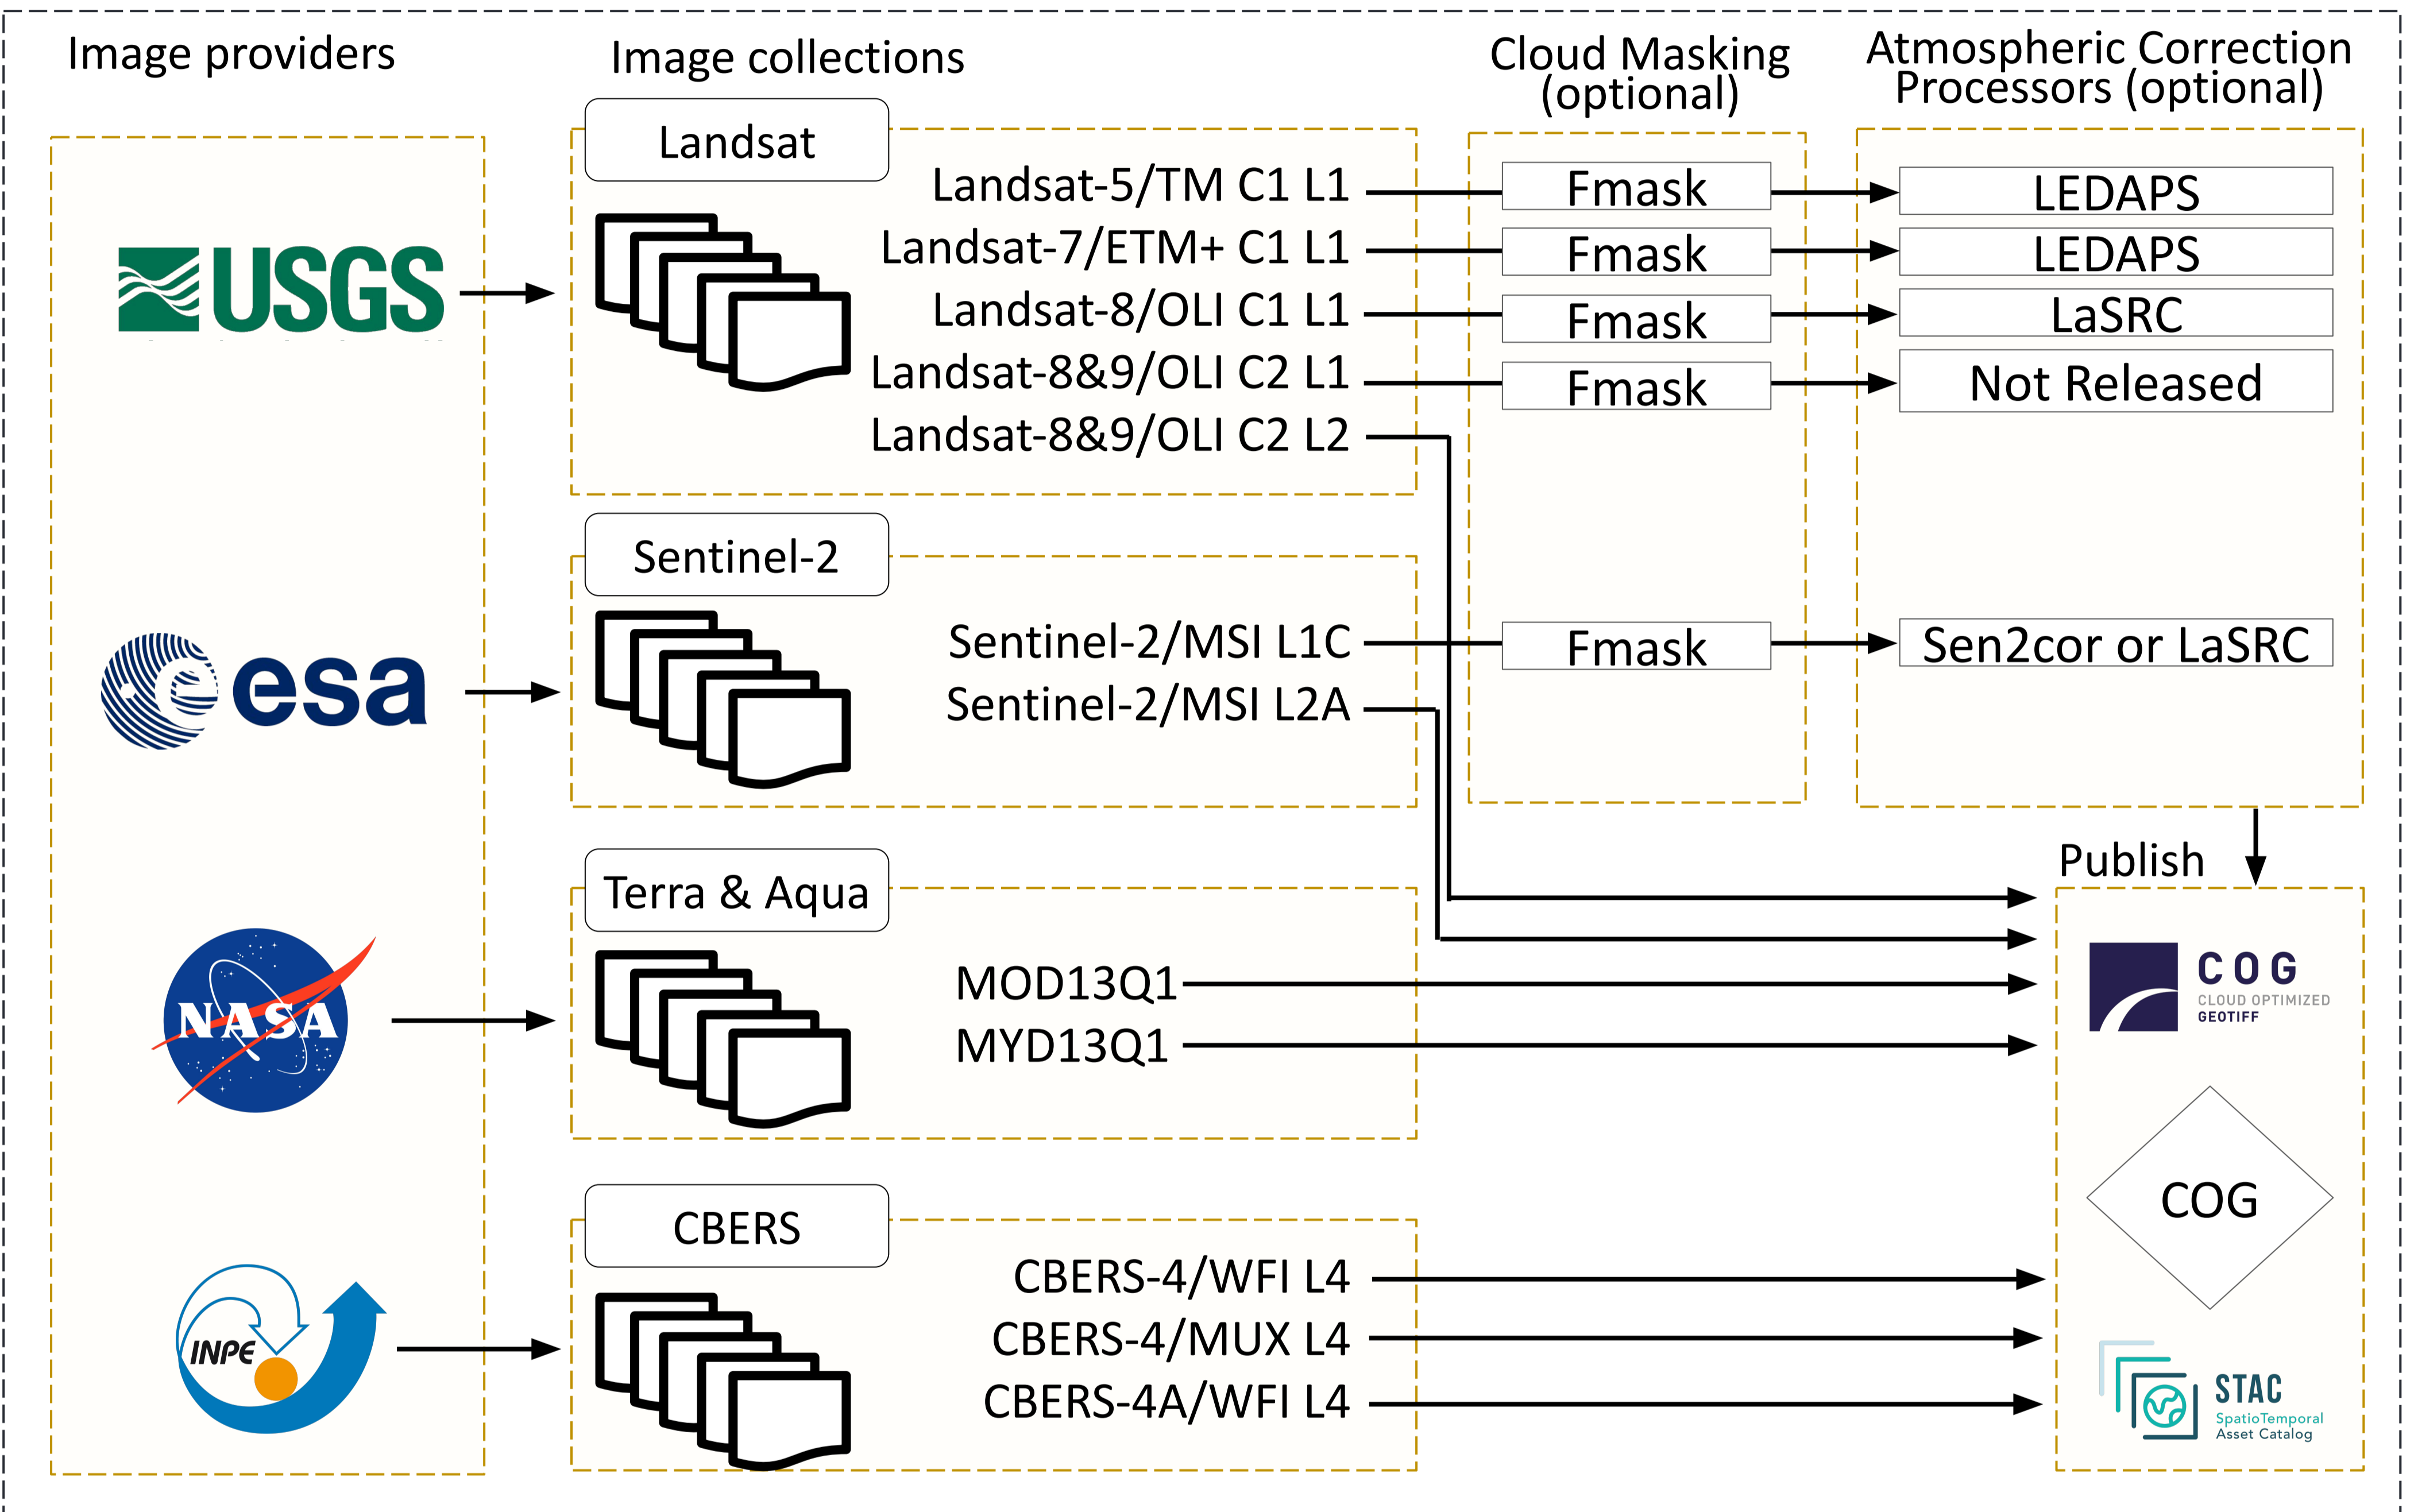

GENERATING ANALYSIS READY DATA COLLECTIONS FOR BRAZIL

Rennan. F. B. Marujo, Karine R. Ferreira, Gilberto R. Queiroz, Raphael W. Costa, Jeferson S. Arcanjo, Ricardo C. M. Souza

National Institute for Space Research (INPE), Brazil

(rennan.marujo, karine.ferreira, gilberto.queiroz, raphael.costa, jeferson.arcanjo, ricardo.cartaxo)@inpe.br

BDC Collection Builder: an application for Earth observation satellite images acquisition and processing to produce Analysis Ready Data.

Developed using:

-  RabbitMQ
-  Celery
-  Using Python
-  On Github